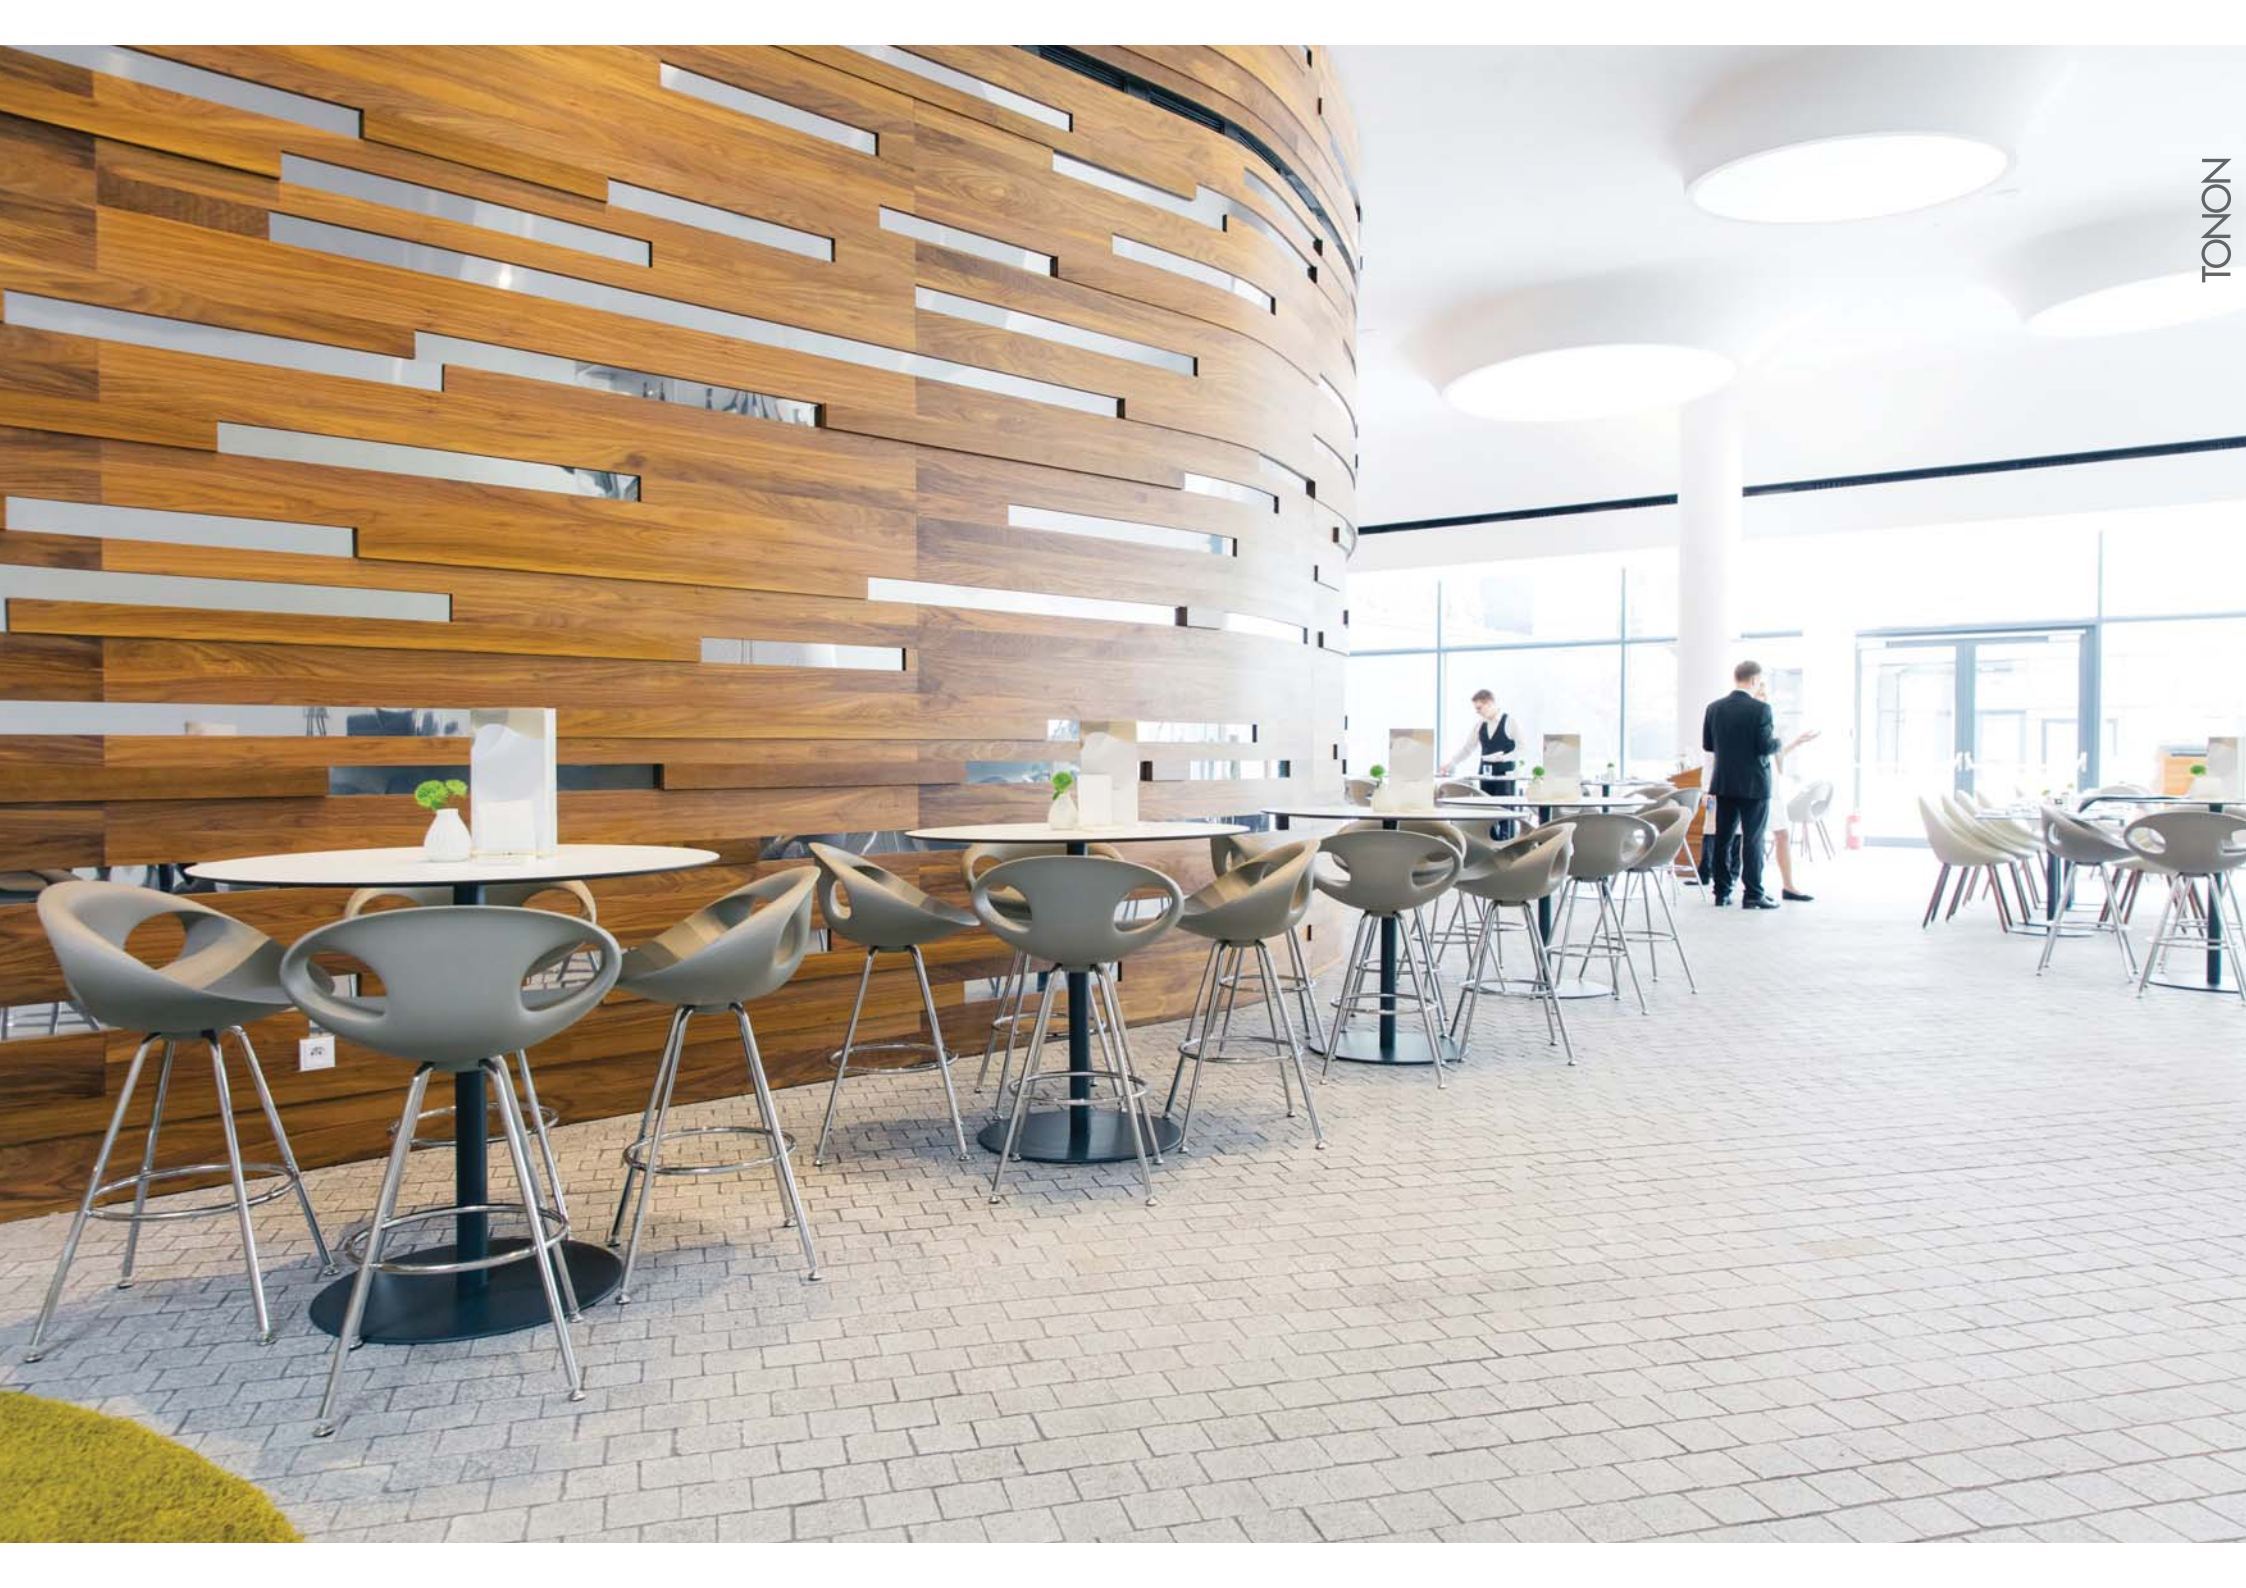

lucky_906
stool collection

906.51

	h	b	h	h	h	h	Kg		CBM
906.51 Sgabello con colonna centrale regolabile Barstool with adjustable central column	98-123	55	40	55	58/84	-	19	x1	0.395

technical info

shell in "soft touch"